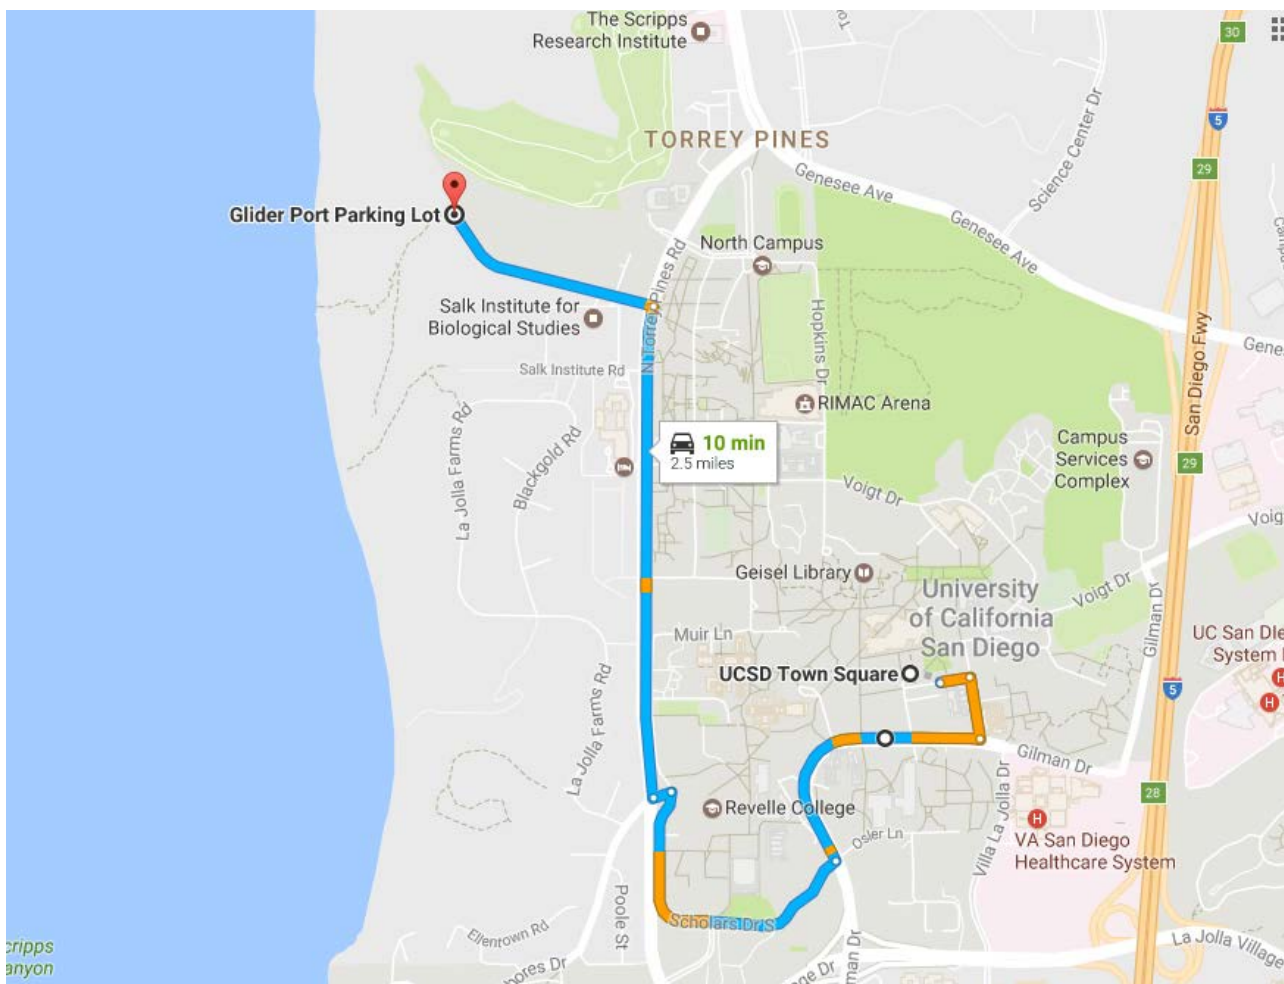

Saturday, March 4, 2017

Directions for Buses Only – Glider Port Parking Lot

Buses will drop off/pick-up on Myers Dr. and Rupertus Way in UCSD Town Square and park in Glider Port Parking Lot at address: 2800 Torrey Pines Scenic Drive La Jolla, CA 92037 (Follow Google Maps)

***Please note if bus driver decides to leave vehicle there will be a parking fee of \$2.50 per hour that must be paid at kiosk in lot. If driver stays with vehicle there are no charges associated.**